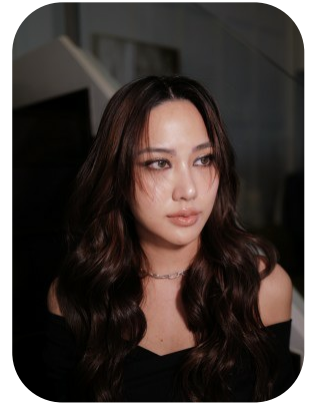

Dani K

Credits: 4 Trainings: 1 Videos: 2

Age: 25-30	Height: 5ft7inch	Eye Colour: Brown	Accent: East Asian
Gender:F	Weight: 52kg	Waist: 25	
Location: London	Shoe Size: 7	Bust: 30	
Drives: No	Hair Color: Black	Hips: 36	

Talents
 COMMERCIAL MODELS, NEW FACES, EXTRAS,
 SPECIALITY

Additional Talents:

THAI BOXING - TAE KWON DO - SING - BIKE

Credits:

Years of Production	Production Name	Role
2020	Central Department Group	Model
2019	Sunsilk	Hair model
2019	Bausch and Lomb	Eye contact lens
2019	Evisu	Model