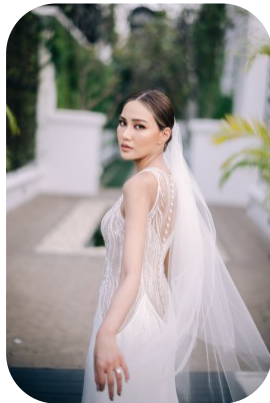

Dani K

Credits: 4 Trainings: 1 Videos: 2

Age: 25-30	Height: 5ft7inch	Eye Colour: Brown	Accent: East Asian
Gender:F	Weight: 52kg	Waist: 25	
Location: London	Shoe Size: 7	Bust: 30	
Drives: No	Hair Color: Black	Hips: 36	

Talents
 COMMERCIAL MODELS, NEW FACES, EXTRAS,
 SPECIALITY

Additional Talents:

THAI BOXING - TAE KWON DO - SING - BIKE

Credits:

Years of Production	Production Name	Role
2020	Central Department Group	Model
2019	Sunsilk	Hair model
2019	Bausch and Lomb	Eye contact lens
2019	Evisu	Model