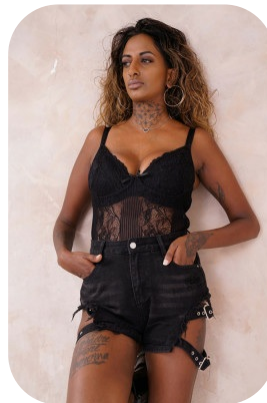

Dani Whiteman

Videos: 1

Age: 31-40	Height: 5ft4inch	Eye Colour: Brown	Accent: London
Gender:F	Weight: 55kg	Waist: 30	
Location: London	Shoe Size: 5	Bust: 34	
Drives: Yes	Hair Color: Black	Hips: 33	

Talents
COMMERCIAL MODELS, EXTRAS