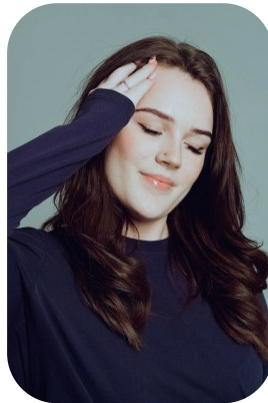

Darci M

Age: 11-15	Height: 5ft7inch	Eye Colour: Hazel	Accent: London
Gender:F	Weight: 69kg	Waist: 27	Bust: 36
Location: London	Shoe Size: 7	Hips: 40	
Drives: No	Hair Color: Brunette		

Talents
TEEN MODELS, EXTRAS