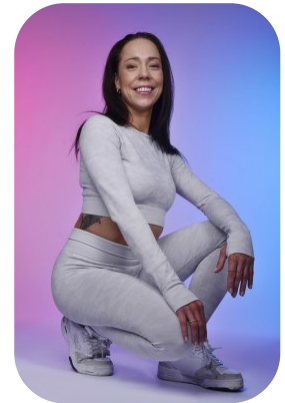

Dawn Chamberlaine

Age: 31-40	Height: 5ft1inch	Eye Colour: Blue	Accent: London
Gender:F	Weight: 51kg	Waist: 28"	Bust: 34"
Location: London	Shoe Size: 4	Hips: 31"	
Drives: No	Hair Color: Brunette		

Talents
COMMERCIAL MODELS