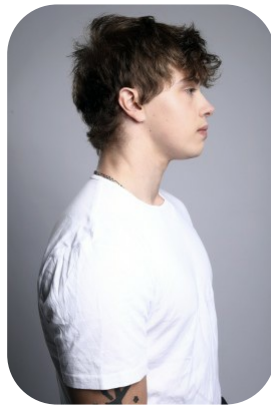

Additional Talents:
SWIM BIKE GYM FITNESS