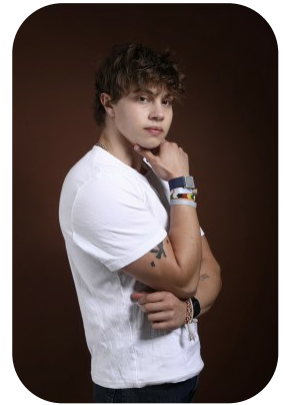

Additional Talents:
SWIM BIKE GYM FITNESS