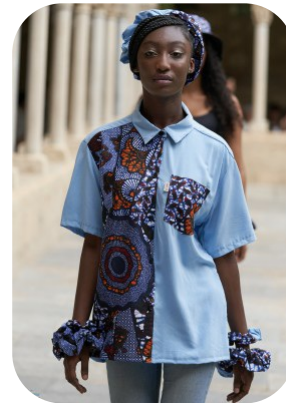

# Decent Biafo

Age: 16-20	Height: 5ft6inch	Eye Colour: Brown	Accent: Other
Gender:F	Weight: 40kg	Waist: 24	Bust: 75
Location: Britain North	Shoe Size: 7	Hips: 34	
Drives: No	Hair Color: Black		

Talents  
COMMERCIAL MODELS