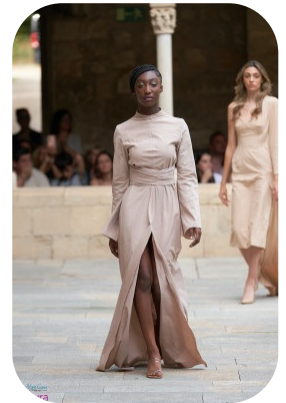

# Decent Biafo

Age: 16-20	Height: 5ft6inch	Eye Colour: Brown	Accent: Other
Gender:F	Weight: 40kg	Waist: 24	Bust: 75
Location: Britain North	Shoe Size: 7	Hips: 34	
Drives: No	Hair Color: Black		

Talents  
COMMERCIAL MODELS