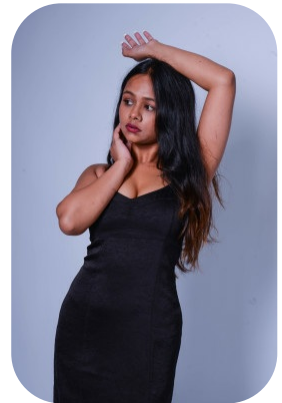

Deeksha A

Age: 25-30	Height: 5ft0inch	Eye Colour: Brown	Accent: South Asian
Gender:F	Weight: 45kg	Waist: 26	Bust: 32
Location: London	Shoe Size: 3.5	Hips: 35	
Drives: Yes	Hair Color: Brunette		

Talents
COMMERCIAL MODELS