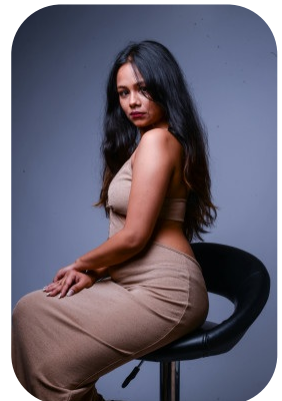

Deeksha A

Age: 25-30	Height: 5ft0inch	Eye Colour: Brown	Accent: South Asian
Gender:F	Weight: 45kg	Waist: 26	Bust: 32
Location: London	Shoe Size: 3.5	Hips: 35	
Drives: Yes	Hair Color: Brunette		

Talents
COMMERCIAL MODELS