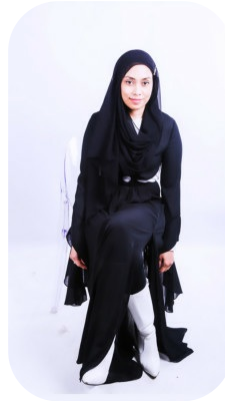

Deepa H

Age: 41-50	Height: 5ft7inch	Eye Colour: Brown	Accent: London
Gender:F	Weight: 59kg	Waist: 28	
Location: London	Shoe Size: 5.5	Bust: 34	
Drives: Yes	Hair Color: Brunette	Hips: 34	

Talents
MATURE MODELS