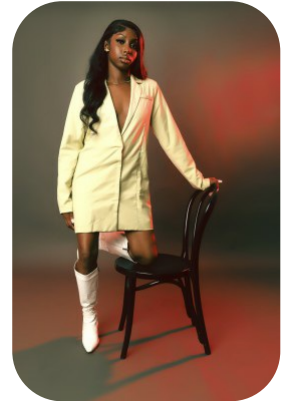

Denise Chunu

Age: 21-24	Height: 5ft5inch	Eye Colour: Brown	Accent: London
Gender:F	Weight: 57kg	Waist: 25"	Bust: 30"
Location: Britain	Shoe Size: 7	Hips: 34"	
Drives: No	Hair Color: Black		

Talents
COMMERCIAL MODELS, EXTRAS