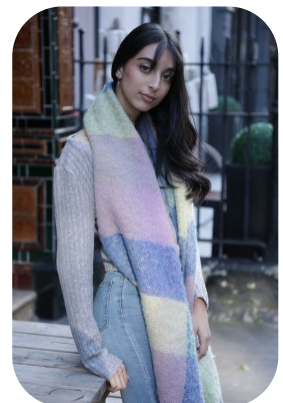

Denise Scuderi

Age: 16-20	Height: 5ft5inch	Eye Colour: Brown	Accent: London
Gender:F	Weight: 47kg	Waist: 59	Bust: 73
Location: London	Shoe Size: 5	Hips: 74	
Drives: No	Hair Color: Black		

Talents
COMMERCIAL MODELS, EXTRAS