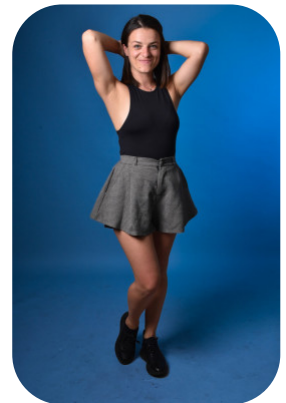

Detelina Vasileva

Age: 25-30	Height: 5ft5inch	Eye Colour: Blue	Accent: London
Gender:F	Weight: 56kg	Waist: 27	Bust: 32
Location: London	Shoe Size: 5	Hips: 31	
Drives: No	Hair Color: Brunette		

Talents
COMMERCIAL MODELS, EXTRAS, SPECIALITY