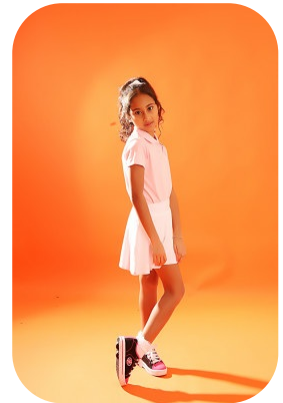

Devya L

Age: 11-15	Height: 4ft1inch	Eye Colour: Brown	Accent: Northern
Gender:F	Weight: 20kg	Waist: 26	Hips: 28
Location: Britain North	Shoe Size: 13.5		
Drives: No	Hair Color: Black		

Talents
CHILD MODELLING, EXTRAS