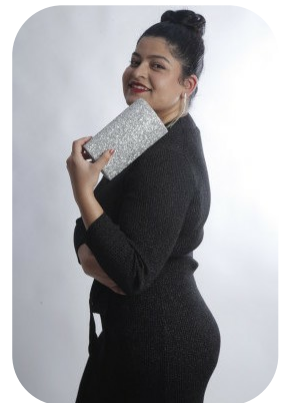

Dhvani Hegade

Age: 25-30	Height: 5ft10inch	Eye Colour: Black	Accent: London
Gender:F	Shoe Size: 7	Waist: 34	Bust: 38
Location: London	Hair Color: Black	Hips: 40	

Talents
COMMERCIAL MODELS, PLUS SIZE

Additional Talents:
BOLLYWOOD
SALSA