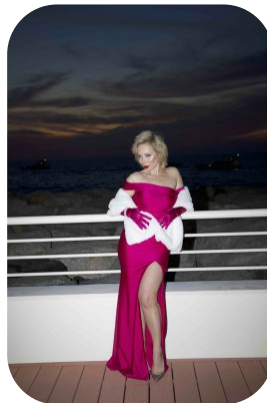

Diana Rolls

Age: 31-40	Height: 5ft5inch	Eye Colour: Green	Accent: East Euro
Gender:F	Weight: 60kg	Waist: 70	Bust: 90
Location: London	Shoe Size: 6	Hips: 100	
Drives: No	Hair Color: Blonde		

Talents
COMMERCIAL MODELS