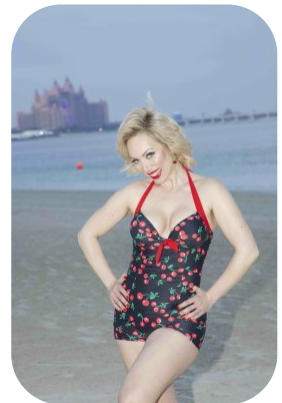

Diana Rolls

Age: 31-40	Height: 5ft5inch	Eye Colour: Green	Accent: East Euro
Gender:F	Weight: 60kg	Waist: 70	Bust: 90
Location: London	Shoe Size: 6	Hips: 100	
Drives: No	Hair Color: Blonde		

Talents
COMMERCIAL MODELS