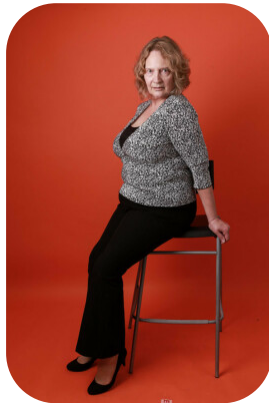

Diane Heard

Age: 61-70	Height: 5ft8inch	Eye Colour: Green	Accent: London
Gender: F	Weight: 82kg	Waist: 40	Bust: 44E
Location: London	Shoe Size: 7	Hips: 40	
Drives: Yes	Hair Color: Blonde		

Talents
MATURE MODELS