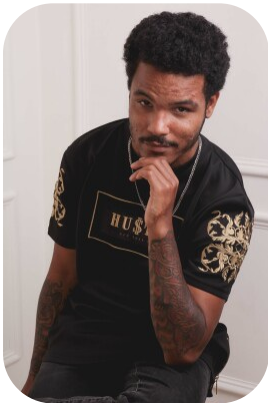

Additional Talents:
BIKE - FOOTBALL - SING