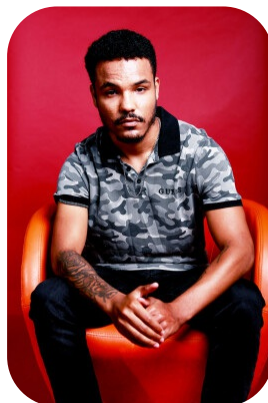

Additional Talents:
BIKE - FOOTBALL - SING