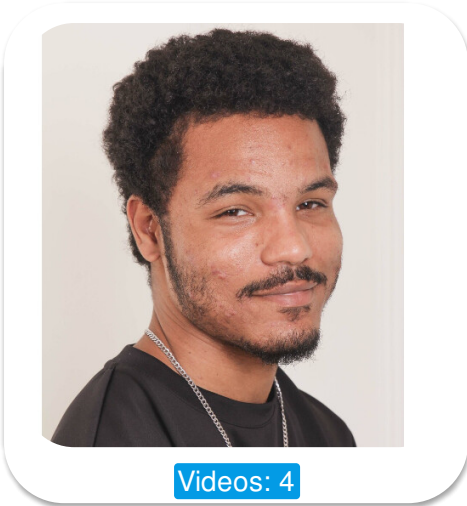

Dimitri Saleem

Videos: 4

Age: 21-24	Height: 5ft5inch	Eye Colour: Hazel	Accent: British
Gender: M	Weight: 57kg	Waist: 32	London
Location: London	Shoe Size: 7.5	Bust: 33cm	
Drives: No	Hair Color: Black	Hips: 32	