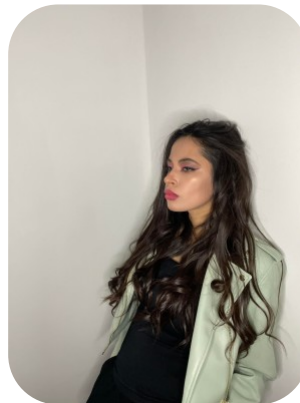

Dina Darie

Age: 21-24	Height: 5ft7inch	Eye Colour: Blue	Accent: East Euro
Gender:F	Weight: 63kg	Waist: 27	Bust: 33
Location: London	Shoe Size: 7.5	Hips: 33.5	
Drives: No	Hair Color: Black		

Talents
COMMERCIAL MODELS