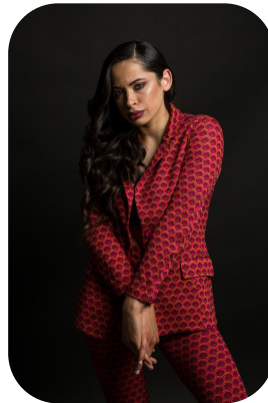

Dina Darie

Age: 21-24	Height: 5ft7inch	Eye Colour: Blue	Accent: East Euro
Gender:F	Weight: 63kg	Waist: 27	Bust: 33
Location: London	Shoe Size: 7.5	Hips: 33.5	
Drives: No	Hair Color: Black		

Talents
COMMERCIAL MODELS