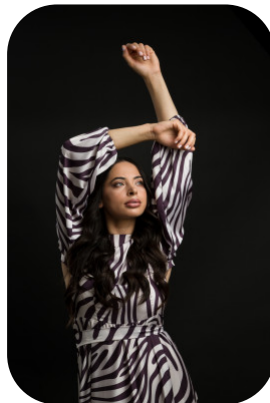

Dina Darie

Age: 21-24	Height: 5ft7inch	Eye Colour: Blue	Accent: East Euro
Gender:F	Weight: 63kg	Waist: 27	Bust: 33
Location: London	Shoe Size: 7.5	Hips: 33.5	
Drives: No	Hair Color: Black		

Talents
COMMERCIAL MODELS