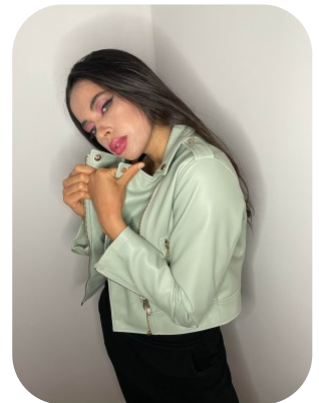

Dina Darie

Age: 21-24	Height: 5ft7inch	Eye Colour: Blue	Accent: East Euro
Gender:F	Weight: 63kg	Waist: 27	Bust: 33
Location: London	Shoe Size: 7.5	Hips: 33.5	
Drives: No	Hair Color: Black		

Talents
COMMERCIAL MODELS