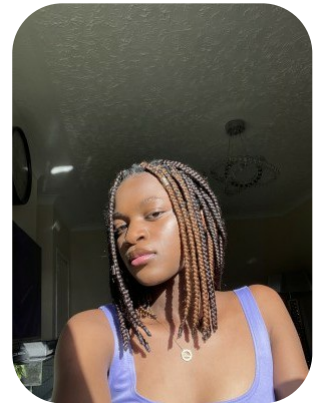

Divine Ngeleka

Age: 21-24	Height: 5ft6inch	Eye Colour: Brown	Accent: African
Gender:F	Weight: 62kg	Waist: 66cm	
Location: Scotland	Shoe Size: 6.5	Bust: 84.5cm	
Drives: No	Hair Color: Black	Hips: 98cm	

Talents
COMMERCIAL MODELS, EXTRAS