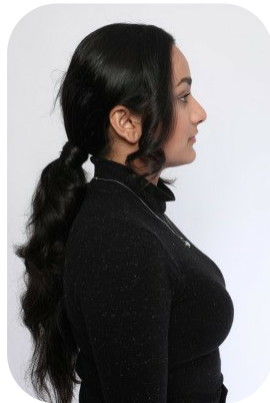

Diya Diya

Age: 16-20	Height: 5ft2inch	Eye Colour: Brown	Accent: South Asian
Gender:F	Weight: 54kg	Waist: 35es	
Location: London	Shoe Size: 6	Bust: 36es	
Drives: Yes	Hair Color: Black	Hips: 41es	

Talents
COMMERCIAL MODELS, COMMERCIAL DANCERS,
EXTRAS