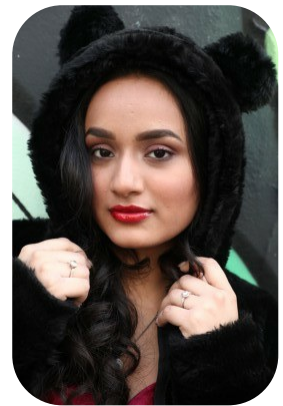

Diya Diya

Age: 16-20	Height: 5ft2inch	Eye Colour: Brown	Accent: South Asian
Gender:F	Weight: 54kg	Waist: 35es	
Location: London	Shoe Size: 6	Bust: 36es	
Drives: Yes	Hair Color: Black	Hips: 41es	

Talents
COMMERCIAL MODELS, COMMERCIAL DANCERS,
EXTRAS