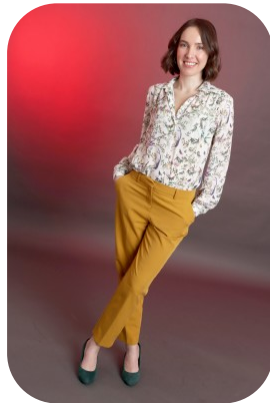

Additional Talents:
SWIM BIKE