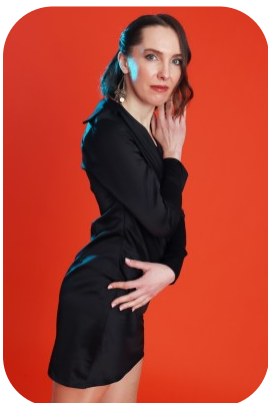

Additional Talents:
SWIM BIKE