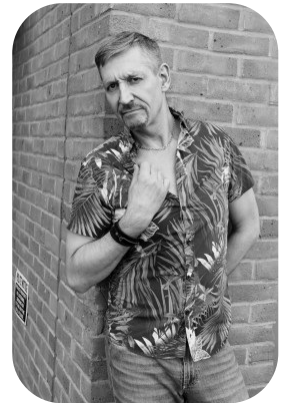

Additional Talents:
SWIM BIKE GYM FITNESS
LATIN AMERICAN