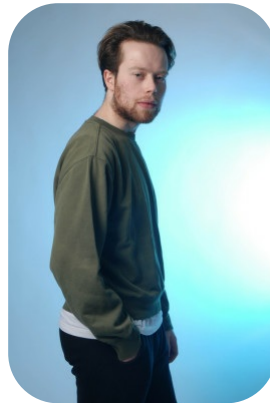

Dom Ryan

Age: 21-24	Height: 6ft0inch	Eye Colour: Blue	Accent: London
Gender: M	Weight: 76kg	Waist: 34	Bust: 36
Location: London	Shoe Size: 9.5	Hips: 38	
Drives: No	Hair Color: Blonde		

Talents
COMMERCIAL MODELS