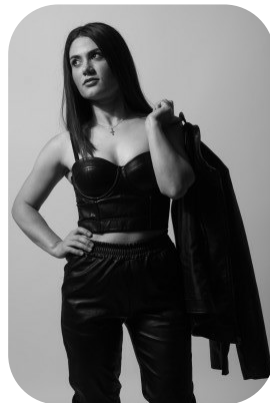

Dorina

Age: 25-30	Height: 5ft5inch	Eye Colour: Brown	Accent: East Euro
Gender:F	Weight: 57kg	Waist: 30	Bust: 36
Location: London	Shoe Size: 5	Hips: 38	
Drives: No	Hair Color: Black		

Talents
COMMERCIAL MODELS