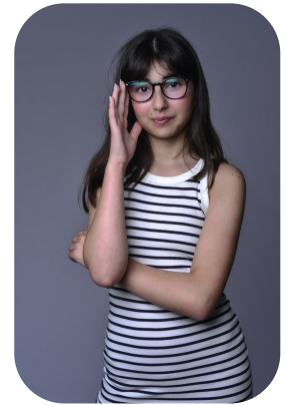

Additional Talents:
BIKE - SWIM - HORSERIDE - CLIMB
NETBALL