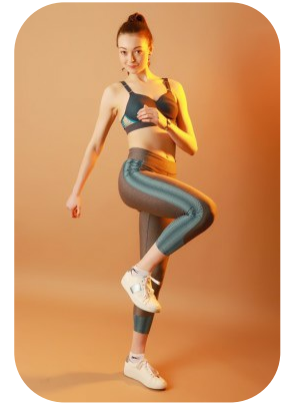

Dorothea Jasniak

Videos: 1

Age: 21-24	Height: 6ft0inch	Eye Colour: Hazel	Accent: East Euro
Gender:F	Weight: 64kg	Waist: 67cm	
Location: Britain	Shoe Size: 7	Bust: 86cm	
North	Hair Color: Brunette	Hips: 92cm	

Talents
 COMMERCIAL MODELS, EXTRAS, ATHLETES,
 MUSICIANS, SPECIALITY

Additional Talents:
 PUBLIC SPEAKER - 4 YEARS

SCUBA DIVER (3 YEARS), TENNIS (10 YEARS)

PIANO (14 YEARS)

KICK BOXING (4 YEARS)

GYM FITNESS