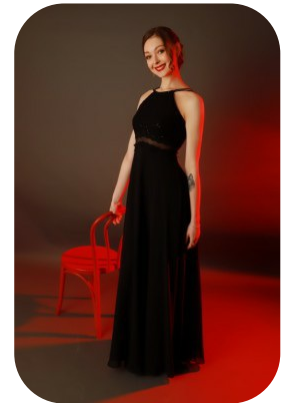

Additional Talents:
PUBLIC SPEAKER - 4 YEARS