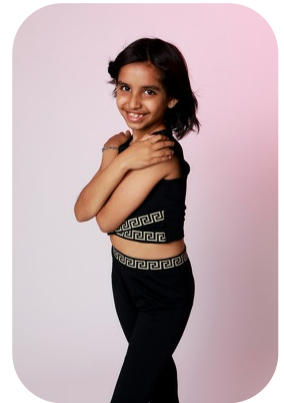

Additional Talents:
SWIM BIKE
DANCING