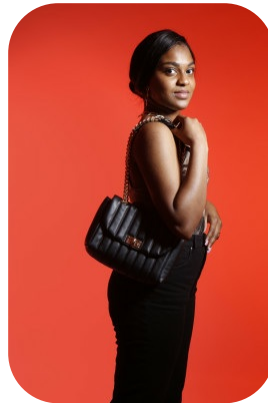

Dulce Sousa

Age: 21-24	Height: 5ft8inch	Eye Colour: Brown	Accent: Welsh
Gender:F	Weight: 70kg	Waist: 30	Bust: 36
Location: Wales	Shoe Size: 5.5	Hips: 37	
Drives: No	Hair Color: Black		

Talents
COMMERCIAL MODELS, EXTRAS