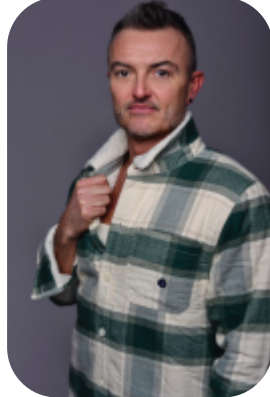

Additional Talents:
SWIM BIKE TENNIS