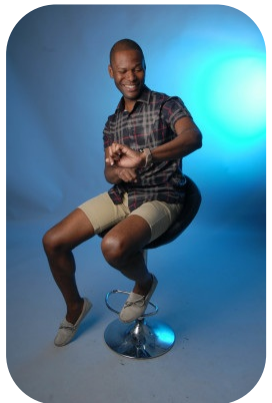

Additional Talents:
BIKE VOLLEYBALL