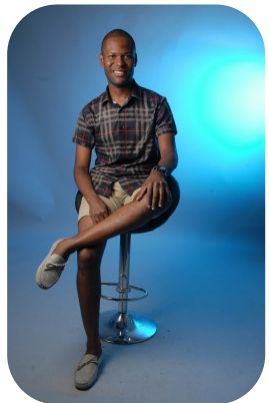

Additional Talents:
BIKE VOLLEYBALL