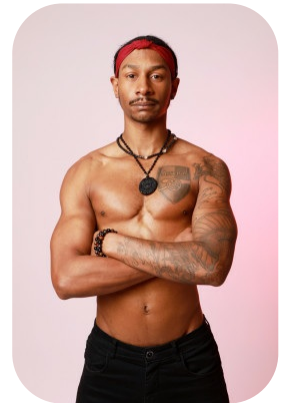

Dwayne Edgar

Videos: 1

Age: 31-40	Height: 6ft0inch	Eye Colour: Brown	Accent: London
Gender: M	Weight: 70kg	Waist: 31	Bust: 35
Location: London	Shoe Size: 10	Hips: 31	
Drives: Yes	Hair Color: Black		

Talents
 COMMERCIAL MODELS, EXTRAS, ATHLETES,
 SPECIALITY

Additional Talents:

BIKE - SWIM - ROLLERSKATE - SKATEBOARD - ICESKATE - CLIMB

FOOTBALL, AMERICAN FOOTBALL, CRICKET, ATHLETICS

MARTIAL ARTS - SHOTOKAN KARATE - 8 YEARS

GYM FITNESS - PERSONAL TRAINER

COOK - @LIVEVIBEANDCOOKINGTV