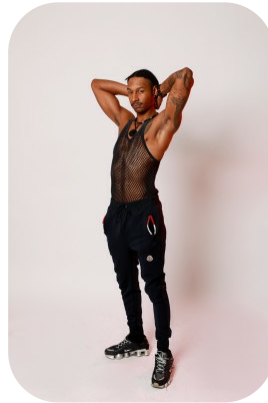

Dwayne Edgar

Videos: 1

Age: 31-40	Height: 6ft0inch	Eye Colour: Brown	Accent: London
Gender: M	Weight: 70kg	Waist: 31	Bust: 35
Location: London	Shoe Size: 10	Hips: 31	
Drives: Yes	Hair Color: Black		

Talents
 COMMERCIAL MODELS, EXTRAS, ATHLETES,
 SPECIALITY

Additional Talents:

BIKE - SWIM - ROLLERSKATE - SKATEBOARD - ICESKATE - CLIMB

FOOTBALL, AMERICAN FOOTBALL, CRICKET, ATHLETICS

MARTIAL ARTS - SHOTOKAN KARATE - 8 YEARS

GYM FITNESS - PERSONAL TRAINER

COOK - @LIVEVIBEANDCOOKINGTV