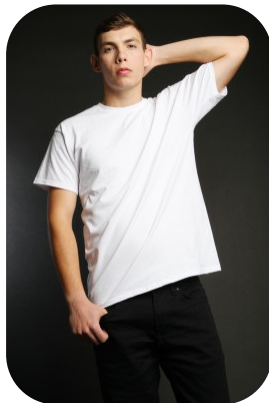

# Dylan Loos

Age: 21-24	Height: 6ft3inch	Eye Colour: Blue	Accent: London
Gender: M	Weight: 80kg	Waist: 34es	Bust: 38es
Location: London	Shoe Size: 11	Hips: 40	
Drives: Yes	Hair Color: Brunette		

Talents  
COMMERCIAL MODELS, EXTRAS