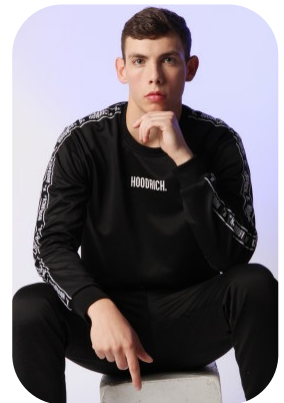

# Dylan Loos

Age: 21-24	Height: 6ft3inch	Eye Colour: Blue	Accent: London
Gender: M	Weight: 80kg	Waist: 34es	Bust: 38es
Location: London	Shoe Size: 11	Hips: 40	
Drives: Yes	Hair Color: Brunette		

Talents  
COMMERCIAL MODELS, EXTRAS