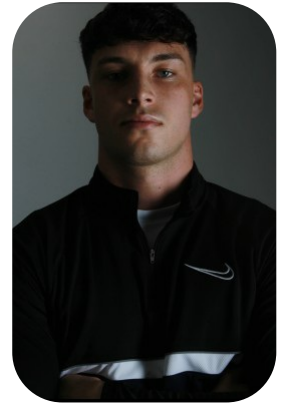

Dylan Mathias

Videos: 1

Age: 21-24	Height: 6ft3inch	Eye Colour: Blue	Accent: London
Gender: M	Weight: 91kg	Waist: 32	Bust: 40
Location: London	Shoe Size: 11	Hips: 38	
Drives: Yes	Hair Color: Brunette		

Talents

COMMERCIAL MODELS, FITNESS MODELS, NEW FACES, EXTRAS

Additional Talents:

GYM - FOOTBALL - RUGBY - BIKE - SWIM - SNOWBOARD - SKI

FOR ANY INQUIRIES PLEASE CONTACT US

0207 834 66 60 - Office

www.fusionmng.com