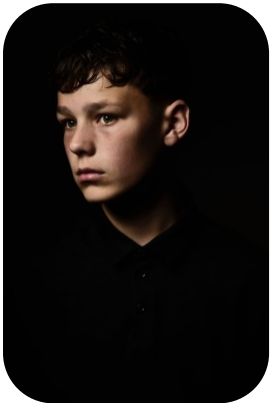

# Dylan McEwan

Age: 11-15	Height: 5ft7inch	Eye Colour: Green	Accent: London
Gender:M	Weight: 57kg	Waist: 73cm	
Location: London	Shoe Size: 10.5	Bust: 83cm	
Drives: No	Hair Color: Brunette	Hips: 89cm	

Talents  
CHILD MODELLING, EXTRAS