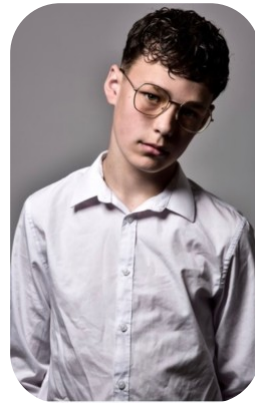

# Dylan McEwan

Age: 11-15	Height: 5ft7inch	Eye Colour: Green	Accent: London
Gender:M	Weight: 57kg	Waist: 73cm	
Location: London	Shoe Size: 10.5	Bust: 83cm	
Drives: No	Hair Color: Brunette	Hips: 89cm	

Talents  
CHILD MODELLING, EXTRAS