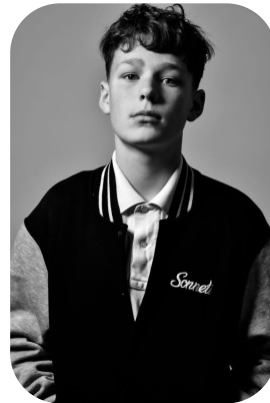

# Dylan McEwan

Age: 11-15	Height: 5ft7inch	Eye Colour: Green	Accent: London
Gender:M	Weight: 57kg	Waist: 73cm	
Location: London	Shoe Size: 10.5	Bust: 83cm	
Drives: No	Hair Color: Brunette	Hips: 89cm	

Talents  
CHILD MODELLING, EXTRAS