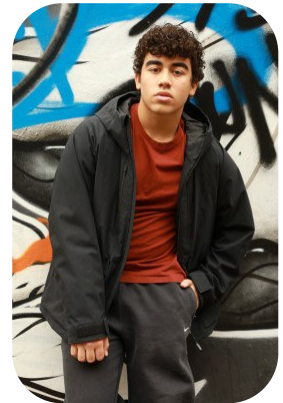

Dylan Pereira

Age: 16-20	Height: 5ft5inch	Eye Colour: Brown	Accent: London
Gender:M	Weight: 80kg	Waist: 36	Bust: 39
Location: London	Shoe Size: 9	Hips: 37	
Drives: No	Hair Color: Brunette		

Talents
COMMERCIAL MODELS, EXTRAS, SPECIALITY