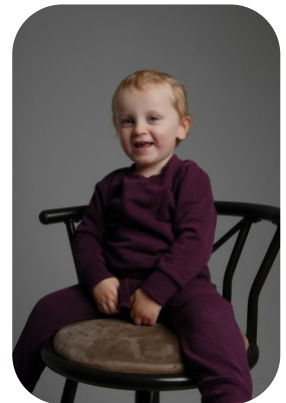

Dylan Vowles

Age: 0-5	Height: 3ft0inch	Eye Colour: Blue	Accent: London
Gender:M	Weight: 14kg		
Location: London	Shoe Size: 2		
Drives: No	Hair Color: Blonde		

Talents
CHILD MODELLING, EXTRAS

Additional Talents:
FOOTBALL