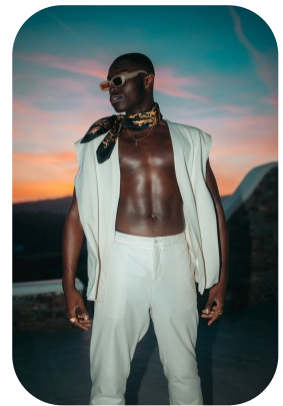

Ebby Sama

Credits: 5 Trainings: 1 Videos: 1

Age: 21-24	Height: 6ft1inch	Eye Colour: Brown	Accent: London
Gender: M	Weight: 80kg	Waist: 33	Bust: 39
Location: London	Shoe Size: 11	Hips: 34	
Drives: No	Hair Color: Black		

Talents
 COMMERCIAL MODELS, COMMERCIAL DANCERS,
 PROFESSIONAL ACTORS, EXTRAS

Additional Talents:

SWIM - BIKE - GYM

MUSIC & DANCE:

Ballet, Commercial Dance, Contemporary Dance, Lyrical Dance, Choreography, Pas de Deux, Street Dance, Street Jazz, Tenor Baritone

Credits:

Years of Production	Production Name	Role
2021	Moulin Rouge UK (Original West End Cast)	Swing
2021	Vanara the Musical	Ensemble
2021	London Fashion Week AW21	Dancer
2020	Greatest Dancer Season 2	Contestant- Brothers of Dance
2019	Can't Go Back - Kojey Radical	Dancer