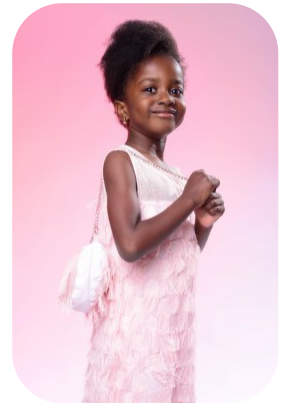

Ebunoluwa S

Videos: 1

Age: 0-5	Height: 3ft7inch	Eye Colour: Brown	Accent: London
Gender:F	Weight: 20kg	Waist: NA	
Location: London	Shoe Size: 10.5	Bust: NA	
Drives: No	Hair Color: Black	Hips: NA	

Talents
CHILD MODELLING