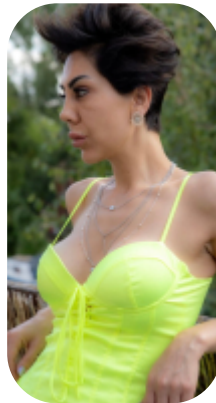

Eda Karakas

Age: 41-50	Height: 5ft3inch	Eye Colour: Brown	Accent: London
Gender:F	Shoe Size: 5	Waist: 30	Bust: 34
Location: London	Drives: No	Hair Color: Brunette	

Talents
MATURE MODELS, EXTRAS

Additional Talents:
SWIM - KICKBOXING
GYM - FITNESS