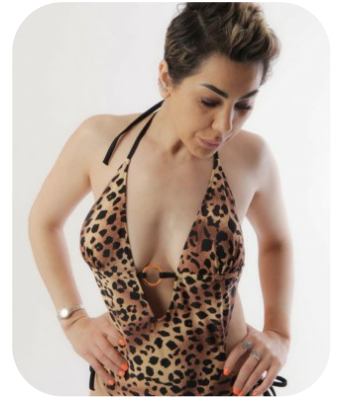

Eda Karakas

Age: 41-50	Height: 5ft3inch	Eye Colour: Brown	Accent: London
Gender:F	Shoe Size: 5	Waist: 30	Bust: 34
Location: London	Drives: No	Hair Color: Brunette	

Talents
MATURE MODELS, EXTRAS

Additional Talents:
SWIM - KICKBOXING
GYM - FITNESS