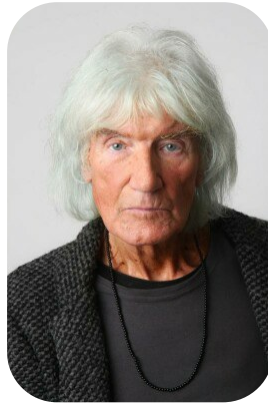

# Eddie Murphy

Age: 71-80	Height: 6ft0inch	Eye Colour: Blue	Accent: London
Gender: M	Shoe Size: 9	Waist: 34	Bust: 44
Location: London	Drives: Yes	Hair Color: Grey/White	

Talents  
MATURE MODELS, EXTRAS

Additional Talents:  
ROCK BAND IN THE PAST