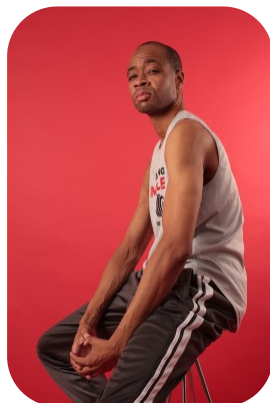

Edem King

Age: 31-40	Height: 6ft0inch	Eye Colour: Brown	Accent: London
Gender:M	Weight: 63kg	Waist: 32	Bust: 36
Location: London	Shoe Size: 10	Hips: 38	
Drives: No	Hair Color: Black		

Talents
COMMERCIAL MODELS, EXTRAS