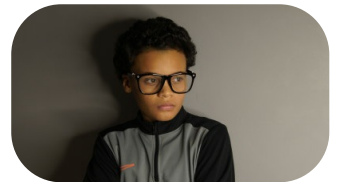

Eden S-E

Age: 11-15	Height: 4ft11inch	Eye Colour: Brown	Accent: London
Gender: M	Weight: 41kg	Waist: 27"	Bust: 29"
Location: London	Shoe Size: 6	Hips: 33"	
Drives: No	Hair Color: Black		

Talents
CHILD MODELLING, EXTRAS