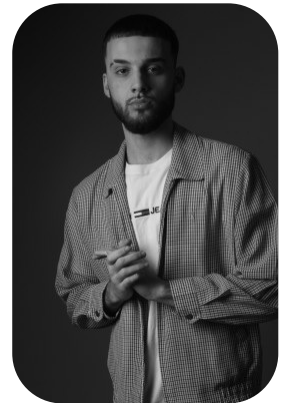

Additional Talents:
BIKE - SWIM - ROLLERSKATE - ICESKATE - CLIMB
FOOTBALL, BASKETBALL