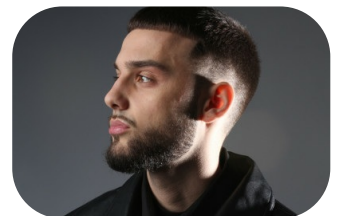

Additional Talents:
BIKE - SWIM - ROLLERSKATE - ICESKATE - CLIMB
FOOTBALL, BASKETBALL