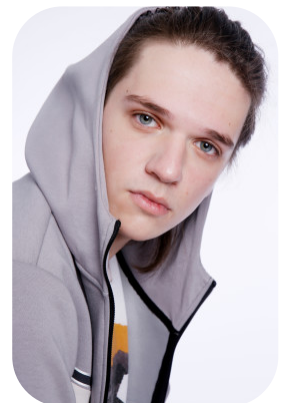

Additional Talents:
POOL