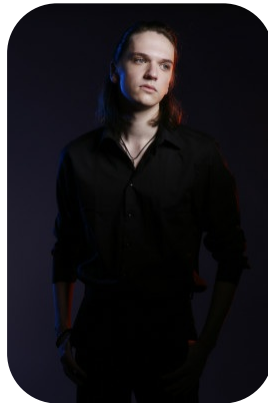

Additional Talents:
POOL