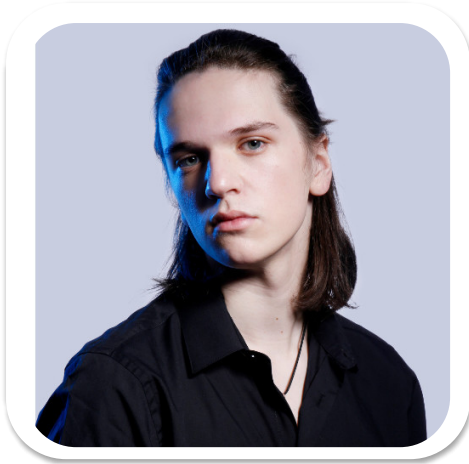

Edward Butler

Age: 16-20	Height: 6ft0inch	Eye Colour: Blue	Accent: Northern
Gender: M	Weight: 67kg	Waist: 28"	Bust: 37"
Location: Britain North	Shoe Size: 11	Hips: 36"	
Drives: No	Hair Color: Brunette		