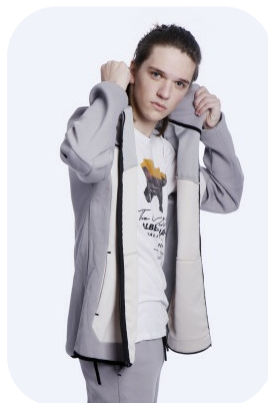

Additional Talents:
POOL