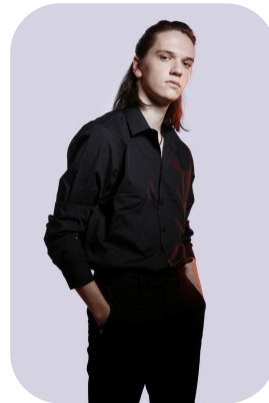

Additional Talents:
POOL