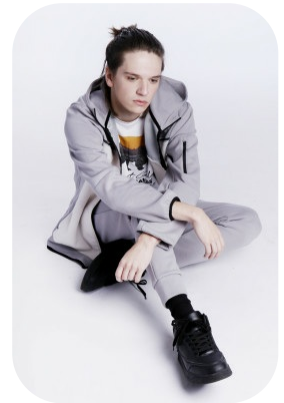

Additional Talents:
POOL