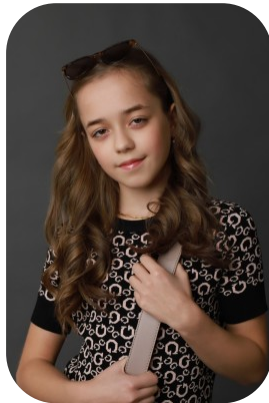

Ela Grzelak

Age: 6-10

Height:

Eye Colour:

Accent:

Gender:F

4ft9inch

Brown

Shoe Size:

Bust: 64cm

3.5

Hips: 73cm

Hair Color:

Blonde

Talents

CHILD MODELLING