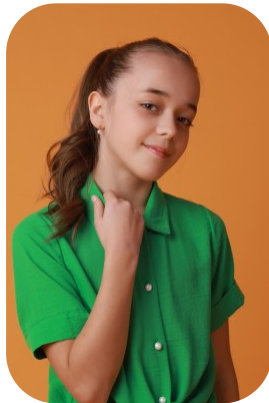

Ela Grzelak

Age: 6-10

Height:

Eye Colour:

Accent:

Gender:F

4ft9inch

Brown

Shoe Size:

Bust: 64cm

3.5

Hips: 73cm

Hair Color:

Blonde

Talents

CHILD MODELLING