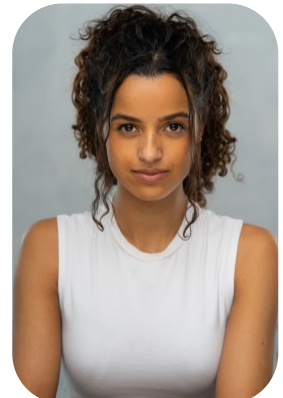

# Eleanor Fox

|                  |                      |                   |                |
|------------------|----------------------|-------------------|----------------|
| Age: 25-30       | Height: 5ft5inch     | Eye Colour: Brown | Accent: London |
| Gender:F         | Weight: 52kg         | Waist: 25         |                |
| Location: London | Shoe Size: 5         | Bust: 32          |                |
| Drives: Yes      | Hair Color: Brunette | Hips: 35          |                |

Talents  
 COMMERCIAL MODELS, COMMERCIAL DANCERS,  
 EXTRAS, MUSICIANS

Additional Talents:  
 BIKE - SWIM - CLIMB

SING - 5 + YEARS

DANCE - BALLET- TAP - MODERN - 5 + YEARS

---

FOR ANY INQUIRIES PLEASE CONTACT US