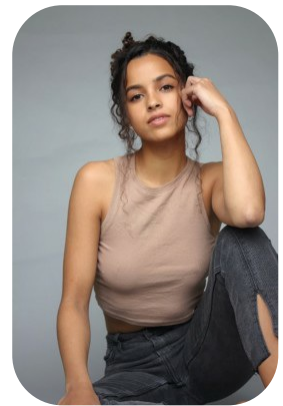

# Eleanor Fox

|                  |                      |                   |                |
|------------------|----------------------|-------------------|----------------|
| Age: 25-30       | Height: 5ft5inch     | Eye Colour: Brown | Accent: London |
| Gender:F         | Weight: 52kg         | Waist: 25         |                |
| Location: London | Shoe Size: 5         | Bust: 32          |                |
| Drives: Yes      | Hair Color: Brunette | Hips: 35          |                |

Talents  
 COMMERCIAL MODELS, COMMERCIAL DANCERS,  
 EXTRAS, MUSICIANS

Additional Talents:  
 BIKE - SWIM - CLIMB

SING - 5 + YEARS

DANCE - BALLET- TAP - MODERN - 5 + YEARS

---

FOR ANY INQUIRIES PLEASE CONTACT US