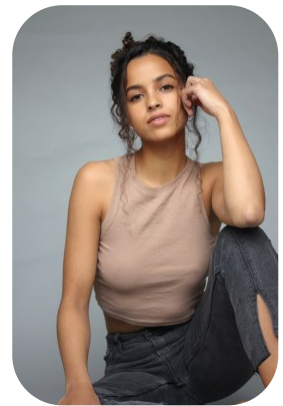

Eleanor Fox

Age: 21-24	Height: 5ft5inch	Eye Colour: Brown	Accent: London
Gender:F	Weight: 52kg	Waist: 25	Bust: 32
Location: London	Shoe Size: 5	Hips: 35	
Drives: Yes	Hair Color: Brunette		

Talents
COMMERCIAL MODELS, COMMERCIAL DANCERS,
EXTRAS, MUSICIANS