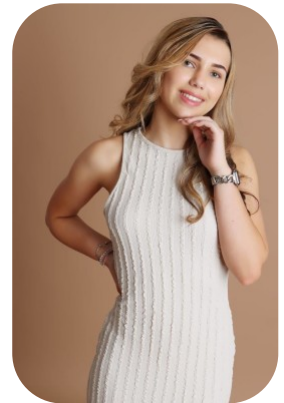

Additional Talents:
BIKE - SWIM - ICESKATE - CLIMB
FOOTBALL