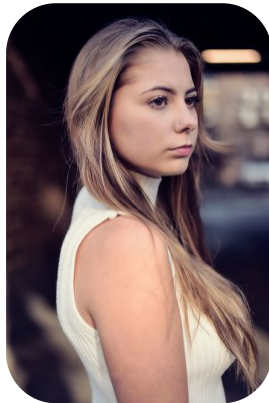

Additional Talents:
SWIM GYM FITNESS SOCIALISING

FOR ANY INQUIRIES PLEASE CONTACT US

0207 834 66 60 - Office

www.fusionmng.com
cast@fusionmng.com