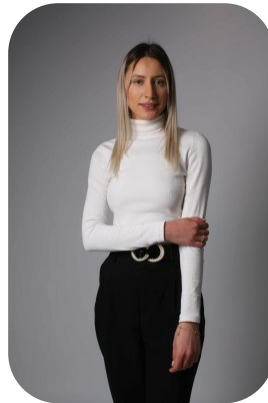

# Elena Toma

Age: 25-30	Height: 5ft7inch	Eye Colour: Hazel	Accent: East Euro
Gender:F	Weight: 53kg	Waist: 27	Bust: 34
Location: London	Shoe Size: 7.5	Hips: 37	
Drives: Yes	Hair Color: Blonde		

Talents  
COMMERCIAL MODELS, EXTRAS