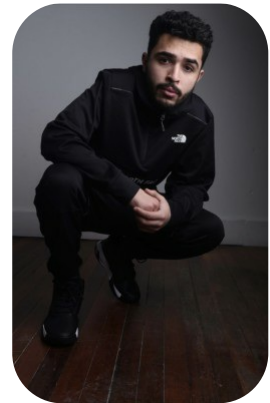

Elias Bouhsina

Age: 21-24	Height: 5ft9inch	Eye Colour: Brown	Accent: London
Gender:M	Weight: 66kg	Waist: 32ch	Bust: 40ch
Location: London	Shoe Size: 9	Hips: 32ch	
Drives: No	Hair Color: Black		

Talents
COMMERCIAL MODELS, EXTRAS