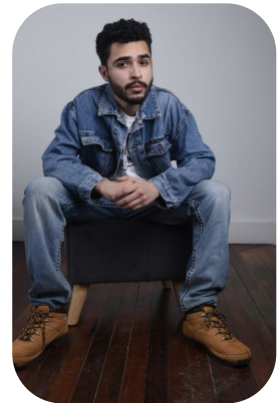

Elias Bouhsina

Age: 21-24	Height: 5ft9inch	Eye Colour: Brown	Accent: London
Gender:M	Weight: 66kg	Waist: 32ch	Bust: 40ch
Location: London	Shoe Size: 9	Hips: 32ch	
Drives: No	Hair Color: Black		

Talents
COMMERCIAL MODELS, EXTRAS