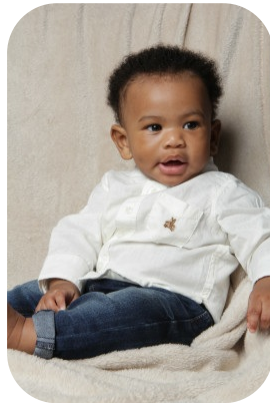

Elijah Isaiah Gray

Age: 0-5	Height: 3ft0inch	Eye Colour: Brown	Accent: London
Gender:M	Weight: 10kg		
Location: London	Shoe Size: 2		
Drives: No	Hair Color: Black		

Talents
CHILD MODELLING, EXTRAS

FOR ANY INQUIRIES PLEASE CONTACT US